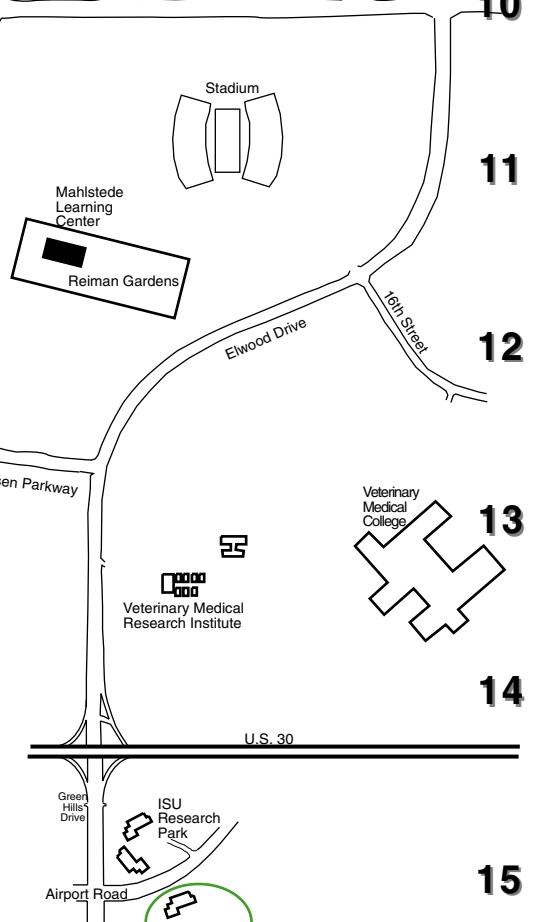

ISU Research Park Building 3
NASA Food Technology
Commercial Space Center